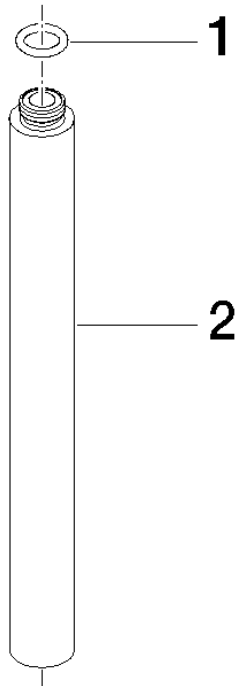

Extension for shower with fixed riser 200 mm - Brushed Dark Platinum

IMO

12 120 970

	Brushed Dark Platinum	12 120 970-99
	Brushed Light Gold	12 120 970-27

Fits: IMO, LULU, MADISON, MEM, TARA,  
CL.1, LISSÉ, VAIA, META, CYO

Extension for shower with fixed riser 200 mm - Brushed Dark Platinum

---

IMO

12 120 970

12 120 970

mm [inches]

12 120 970

Parts for other finishes can be found here: [Brushed Light Gold](#)

### Spare parts list

No.	Item Number	Name	Quantity used	Delivery time
1	90 14 10 011 00 90	seal	1	2
2	09 24 04 180-99	extension	1	30