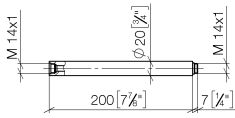

Extension for shower with fixed riser 200 mm - Brushed Dark Platinum

---

IMO

12 120 970

12 120 970

mm [inches]

12 120 970

Parts for other finishes can be found here: [Brushed Light Gold](#)

### Spare parts list

No.	Item Number	Name	Quantity used	Delivery time
1	90 14 10 011 00 90	seal	1	2
2	09 24 04 180-99	extension	1	30